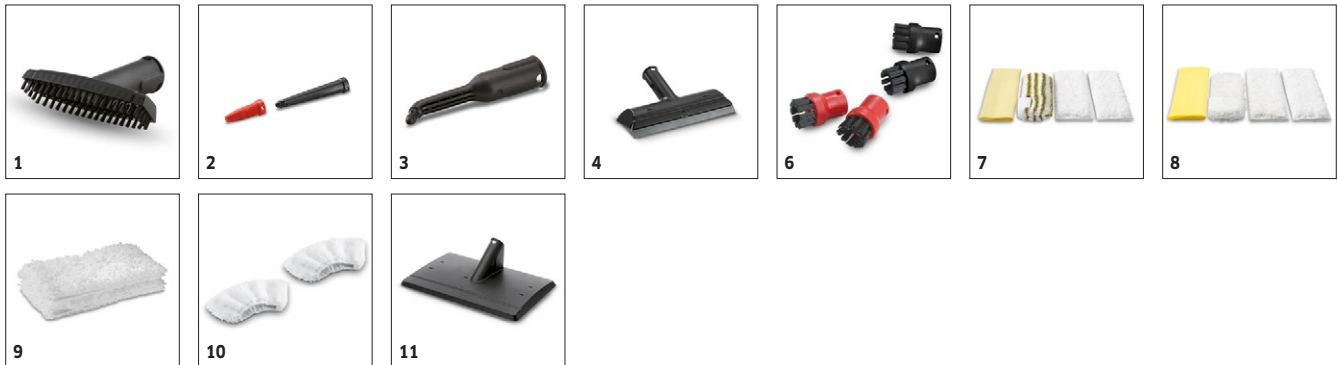

ACCESSORIES FOR SG 4/4

1.092-282.0

KÄRCHER

		Order Number	Menge				Price	Description	
Nozzles									
Hand tool	1	2.884-280.0	1 piece(s)					Hand tool with additional brushes for cleaning small areas such as shower cubicles, wall tiles, etc. Suitable for use with or without cover.	■
Power nozzle	2	2.884-282.0	2 piece(s)					Power nozzle with extension considerably increases the cleaning power of the detail nozzle. Ideal for easy and environmentally friendly cleaning of difficult to reach areas, e.g. corners.	■
Point jet nozzle	3	2.884-281.0	1 piece(s)					Ideal for cleaning in crevices, corners, edges and other difficult to reach areas. Together with the round brush, the applications are numerous.	■
Window nozzle	4	4.130-115.0	1 piece(s)					Window tool thoroughly cleans glass, windows or mirrors using a clean steamer.	□
Rubber squeegee for window tool	5	6.273-140.0	1 piece(s)					Rubber squeegee for seam cleaner window tool.	□
Sets of brushes									
Round brush set	6	2.863-058.0	4 piece(s)					Practical round brush set available in two colours.	■
Sets of cloths									
Microfiber cloth kit for bathrooms	7	2.863-171.0	4 piece(s)					The bathroom cloth set contains different microfiber cloths for steam cleaning in bathrooms.	□
Microfiber cloth kit for kitchens	8	2.863-172.0	4 piece(s)					The kitchen cloth set has different microfiber cloths for great steam cleaning results in your kitchen.	□
Microfiber cloth kit for Classic and Comfort floor tools	9	2.863-173.0	2 piece(s)					2 soft microfiber velour floor cloths for easy dirt removal. To help you achieve perfectly clean floors.	□
Microfibre cover set for the hand nozzle	10	2.863-270.0	2 piece(s)					The set with two covers for the hand nozzle. The covers are made of high-quality microfibre - for the best results when loosening and picking up dirt.	□
Miscellaneous									
Wallpaper stripper	11	2.863-062.0	1 piece(s)					The wallpaper stripper is ideal for removing wallpaper and glue residues from your walls using the power of steam.	□

■ Included in delivery. □ Available accessories.